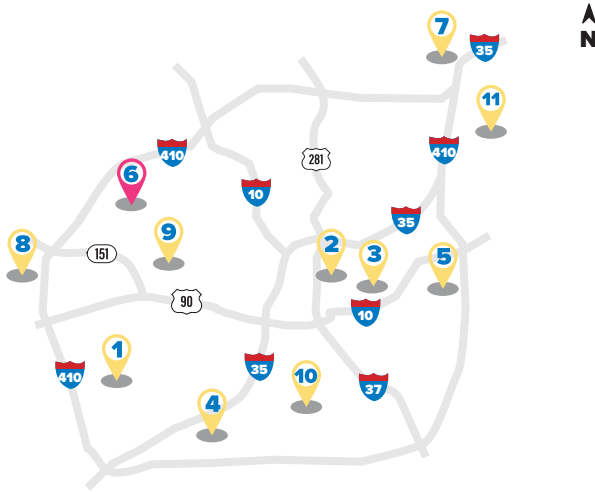

SAN ANTONIO CAMPUSES

- IDEA Brackenridge**
Limited Grades: PK - 2, 6 - 7
- IDEA Carver**
All Grades: K - 12
- IDEA Eastside**
Limited Grades: K - 9
- IDEA Ewing Halseell**
Limited Grades: PK - 2, 6 - 7
- IDEA Harvey E. Najim**
Limited Grades: PK - 3, 6 - 8
- IDEA Ingram Hills***
Limited Grades: PK - 1, 6
- IDEA Judson**
Limited Grades: K - 4, 6 - 8
- IDEA Mays**
Limited Grades: K - 4, 6 - 8
- IDEA Monterrey Park**
Limited Grades: K - 10
- IDEA South Flores**
Limited Grades: PK - 11
- IDEA Walzem**
Limited Grades: K - 10