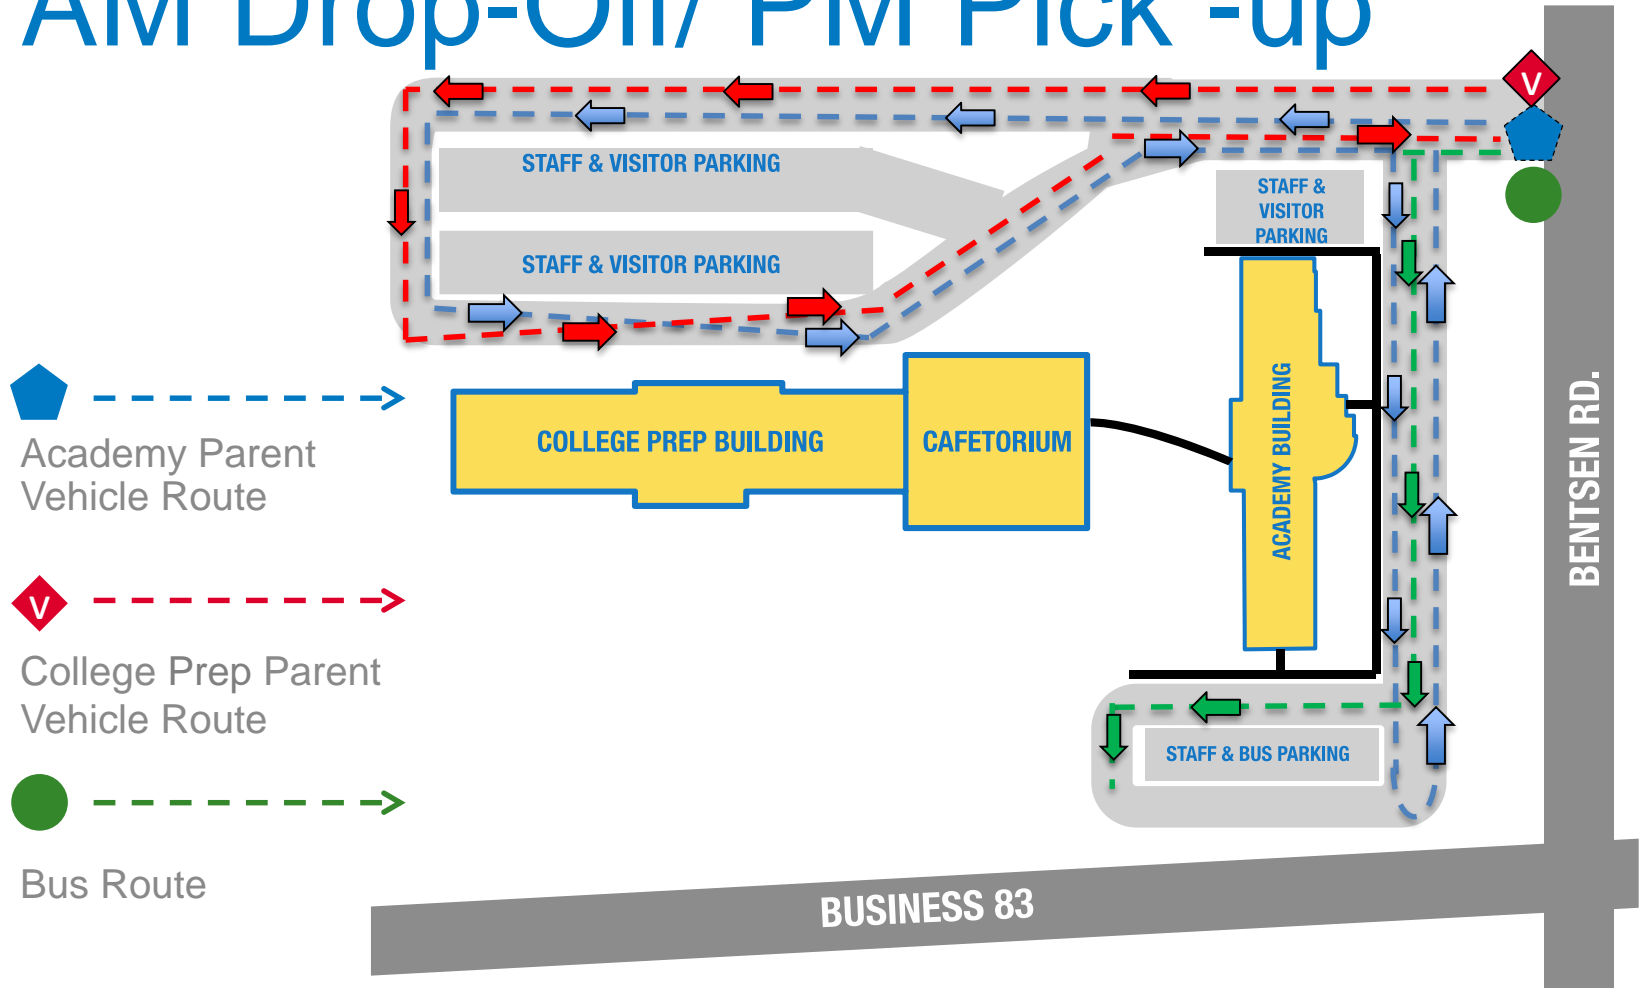

AM Drop-Off/ PM Pick -up

- AM Gate opens at 7:10am
- PM Gate opens at 3:15pm

Pre-K Only

Mid Day Drop-Off/ Mid Day Pick -Up

- Mid Day Gate for pick up opens at 11:00pm
- Mid Day Gate for drop off opens at 12:00pm