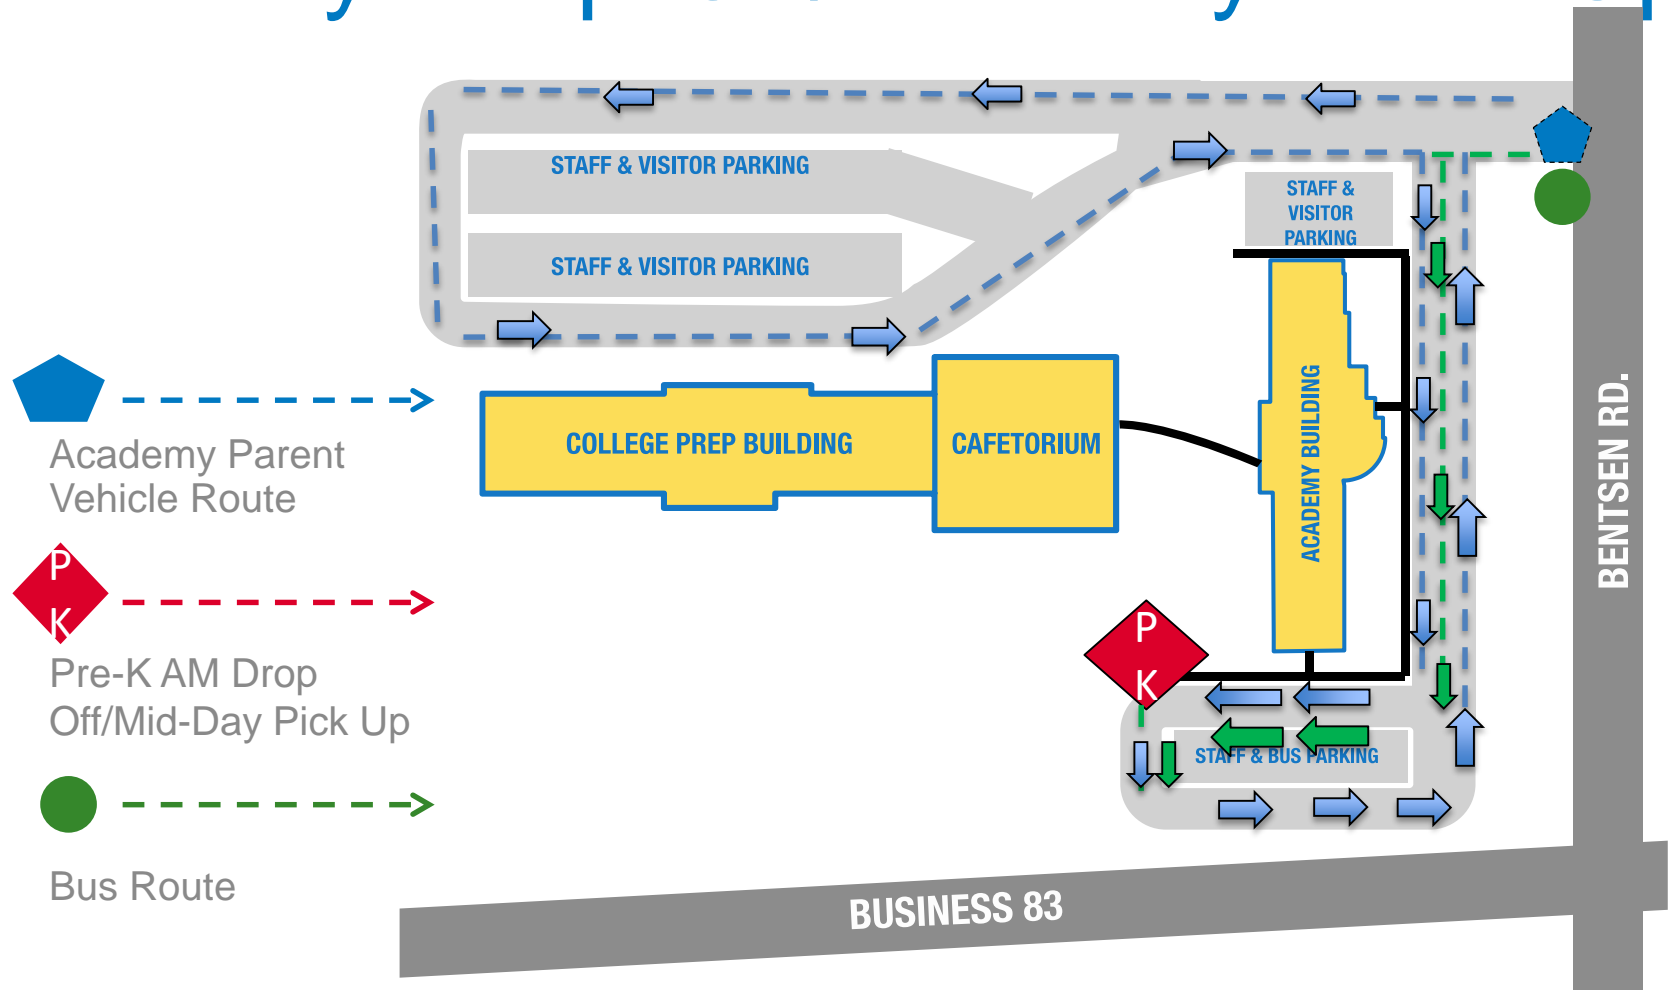

AM Drop-Off/ PM Pick -up

- AM Gate opens at 7:10am
- PM Gate opens at 3:15pm

Pre-K Only

Mid Day Drop-Off/ Mid Day Pick -Up

- Mid Day Gate for pick up opens at 11:00pm
- Mid Day Gate for drop off opens at 12:00pm