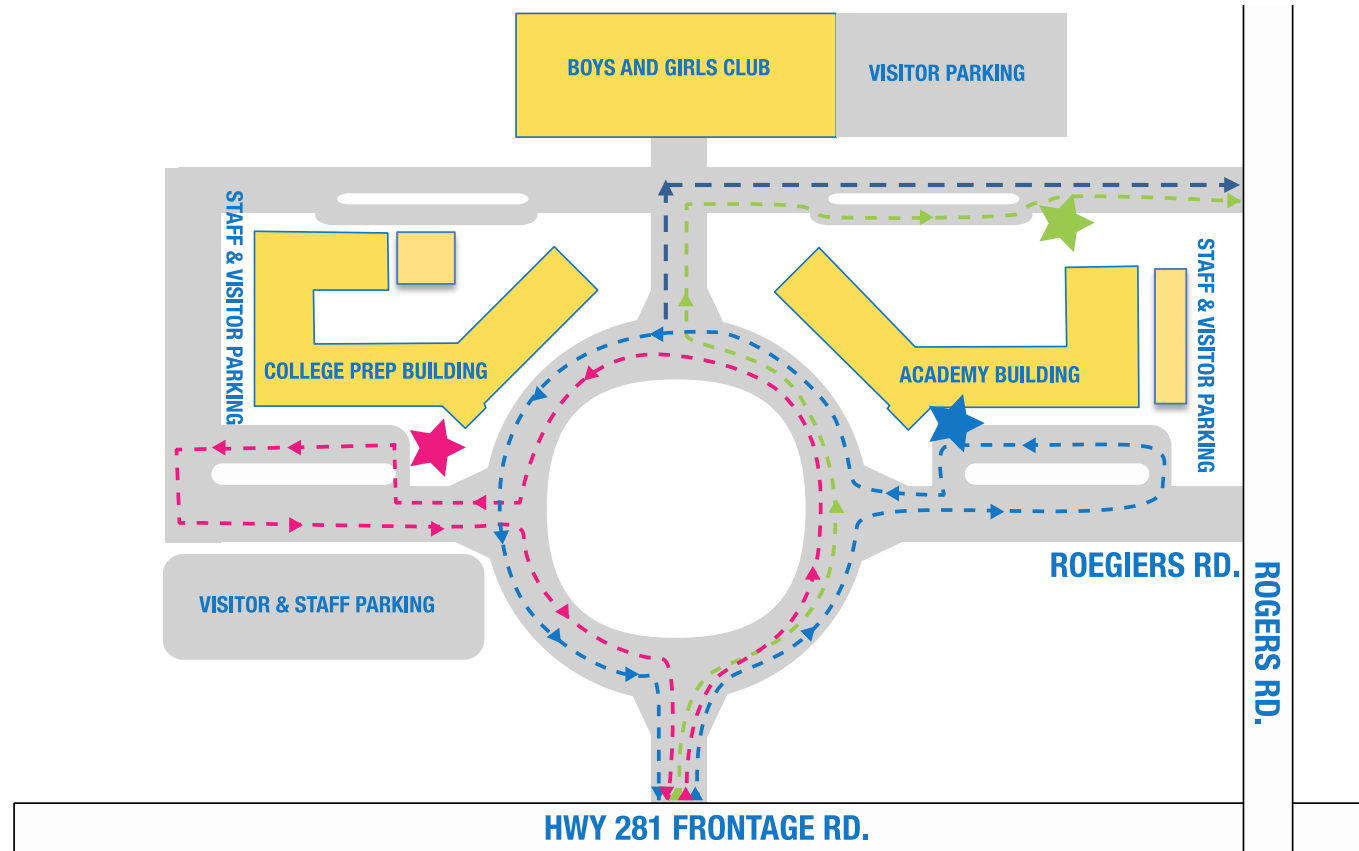

IDEA EDINBURG CAMPUS TRAFFIC FLOW MAP 2016-17

 **BUS LOADING & UNLOADING**

 **ACADEMY PARENT VEHICLE LOADING & UNLOADING**

 **COLLEGE PREP PARENT VEHICLE LOADING & UNLOADING**